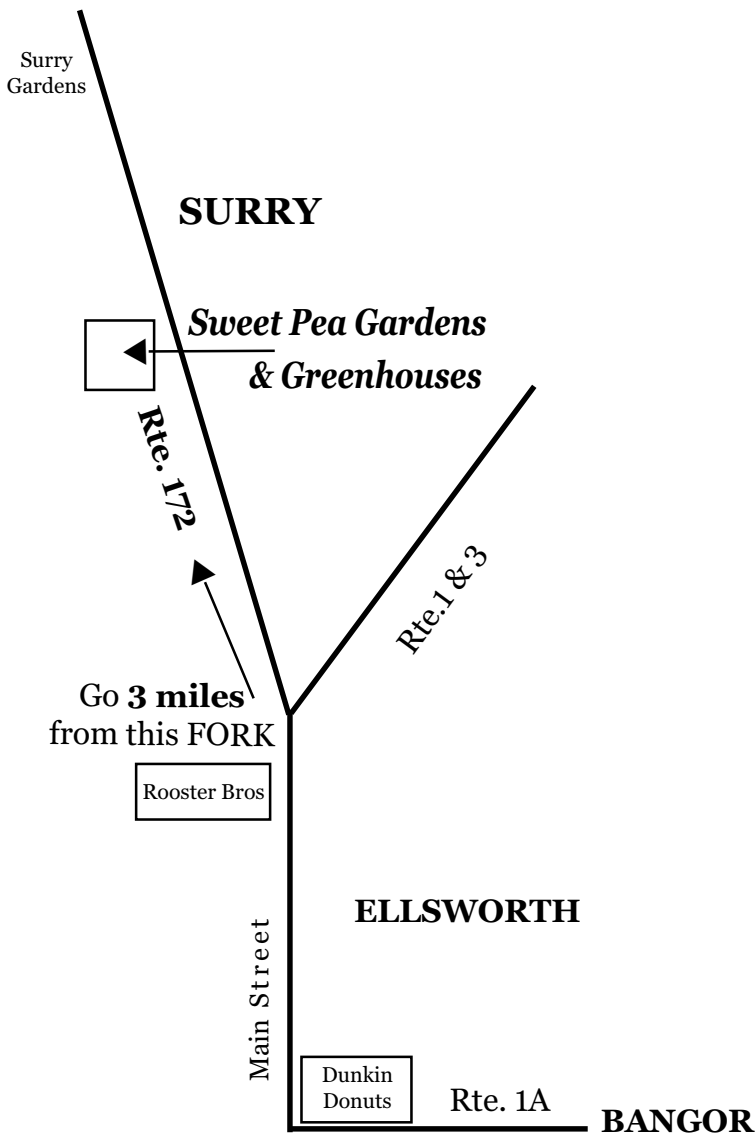

Directions to Sweet Pea Gardens in Surry, Maine

(207) 667-6751